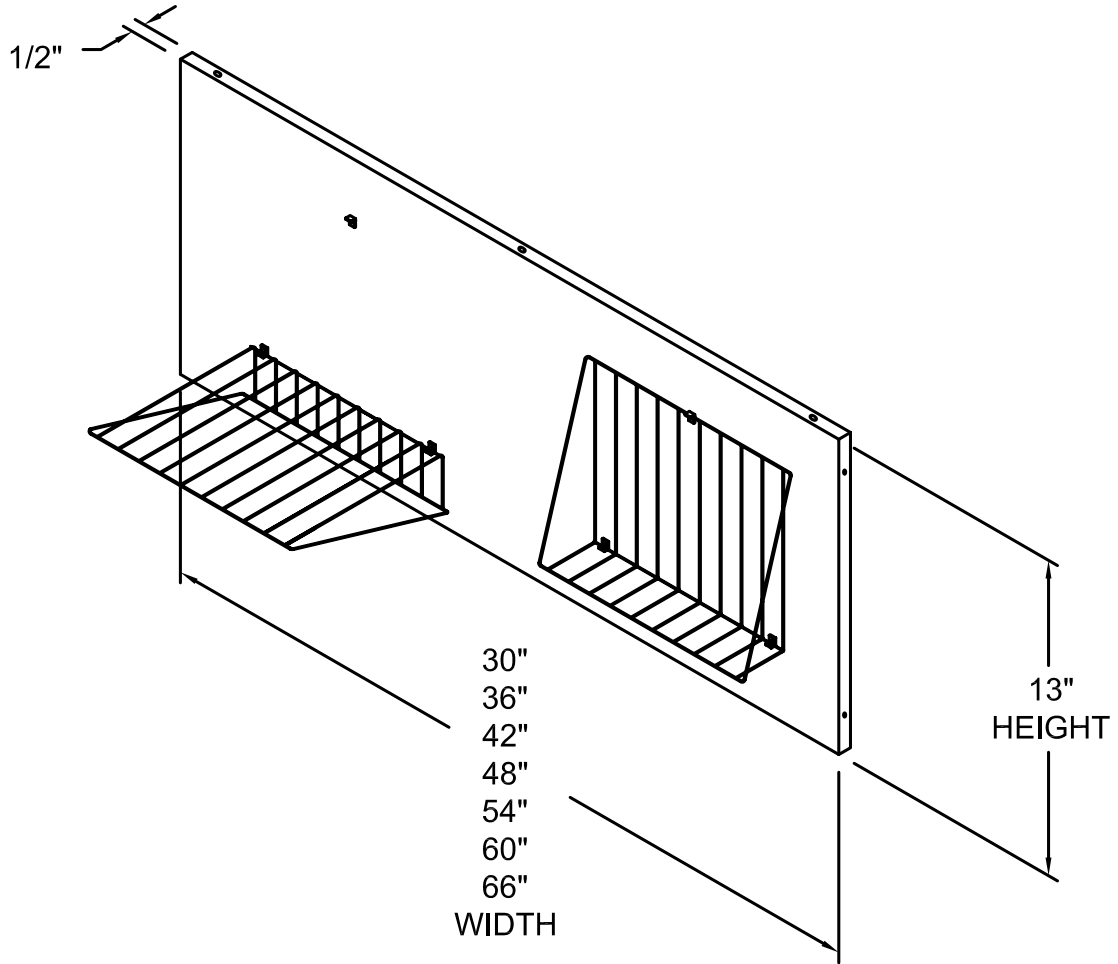

RECIRCULATING HOOD CONVERSION KIT FOR CHIMNEY HOODS

**RECIRCULATING HOOD CONVERSION KIT
FOR 18" TALL HOODS**

REPLACEMENT CHARCOAL FILTER

INDEPENDENT INC.

The Ultimate Temptation In Luxury Hoods

WALL LINER

WARMING SHELVES