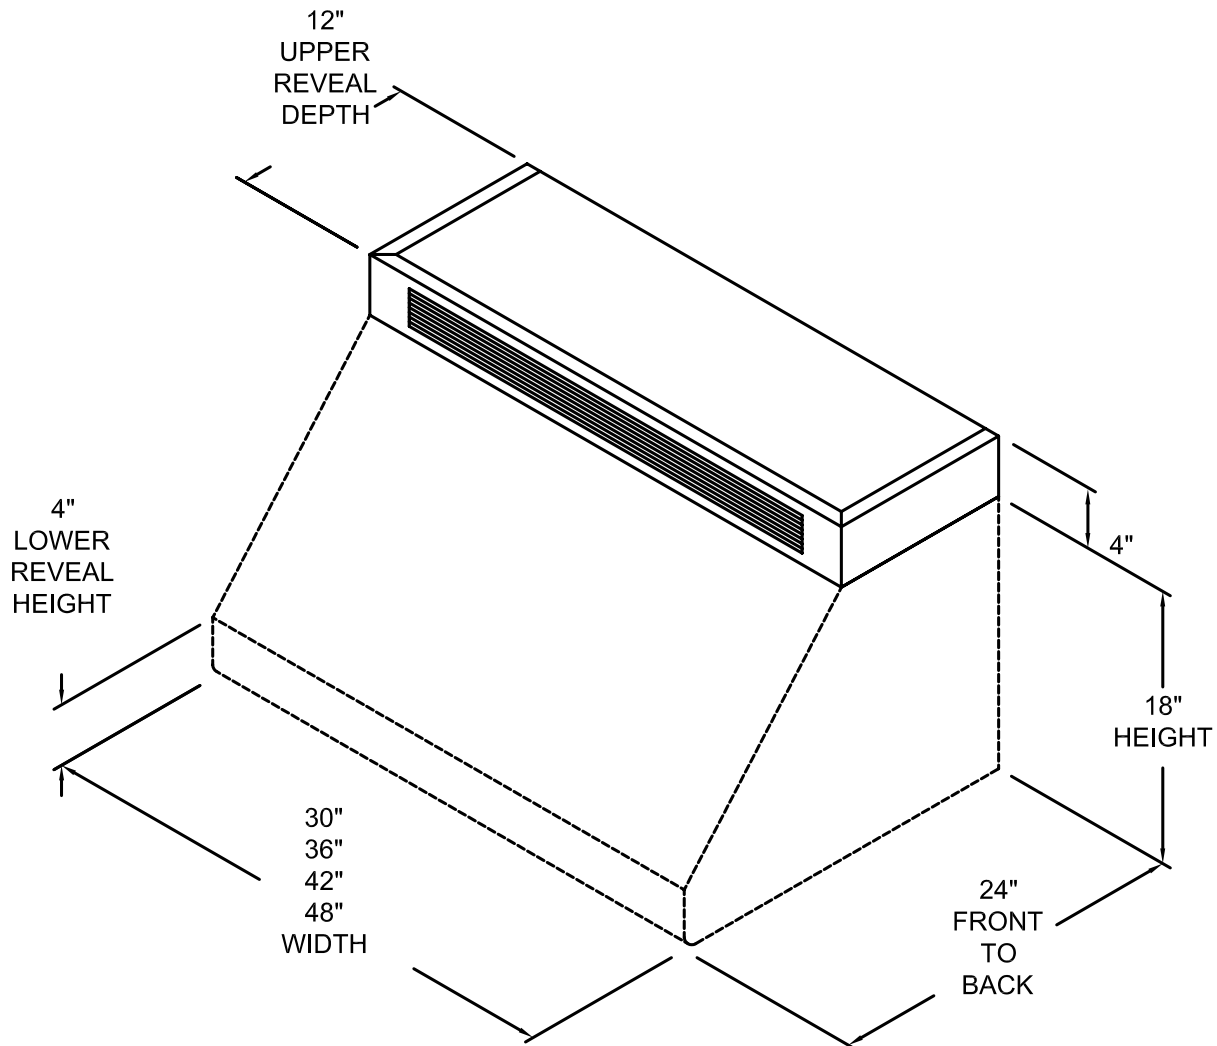

RECIRCULATING HOOD CONVERSION KIT FOR CHIMNEY HOODS

**RECIRCULATING HOOD CONVERSION KIT
FOR 18" TALL HOODS**

REPLACEMENT CHARCOAL FILTER

INDEPENDENT INC.

The Ultimate Temptation In Luxury Hoods

WALL LINER

WARMING SHELVES