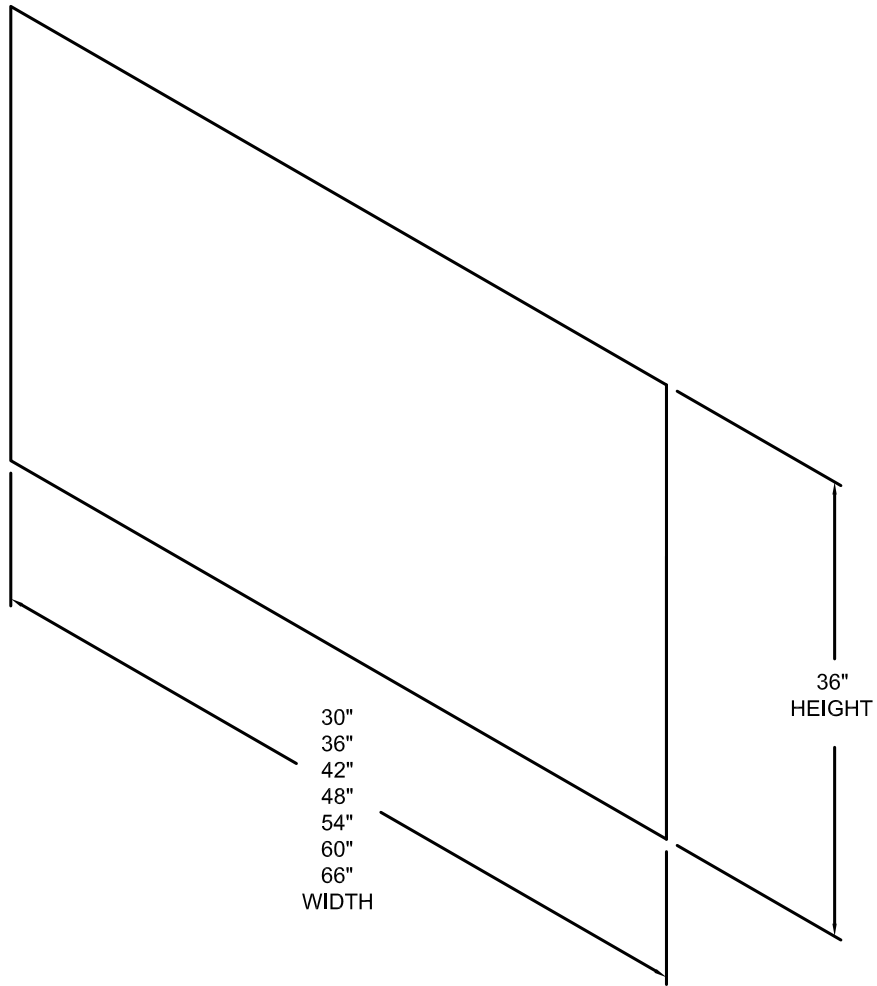

RECIRCULATING HOOD CONVERSION KIT FOR CHIMNEY HOODS

**RECIRCULATING HOOD CONVERSION KIT
FOR 18" TALL HOODS**

REPLACEMENT CHARCOAL FILTER

INDEPENDENT INC.

The Ultimate Temptation In Luxury Hoods

WALL LINER

WARMING SHELVES