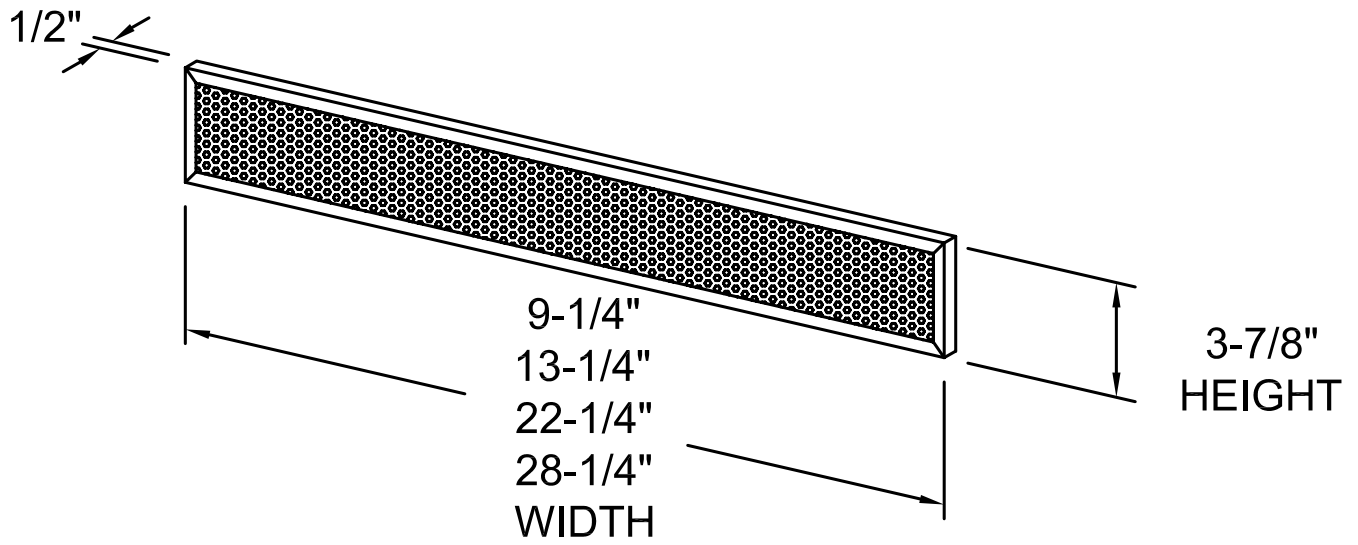

RECIRCULATING HOOD CONVERSION KIT FOR CHIMNEY HOODS

**RECIRCULATING HOOD CONVERSION KIT
FOR 18" TALL HOODS**

REPLACEMENT CHARCOAL FILTER

INDEPENDENT INC.

The Ultimate Temptation In Luxury Hoods

WALL LINER

WARMING SHELVES